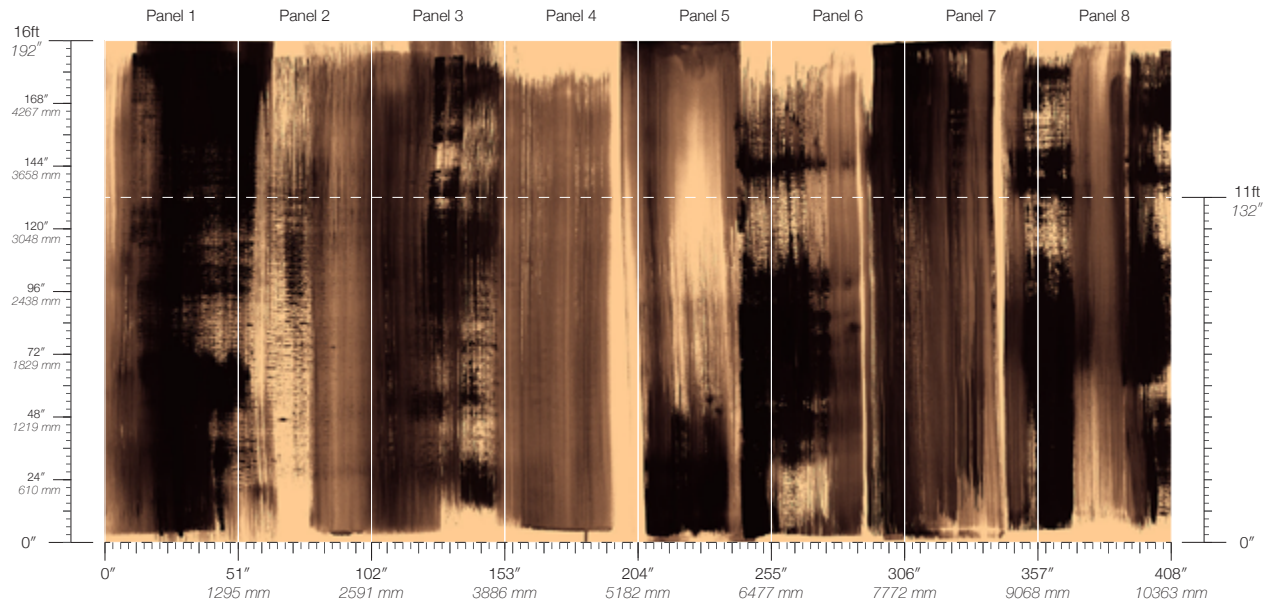

Noir Resin

Suitable for residential and commercial projects

COLOR
Resin

STOCK
Made to order

REPEAT
Non-repeating

CONTACT
sales@calicowallpaper.com
+1 718 243 1705
57 Lispenard Street
New York, NY 10013 USA

ITEM
4305

MINIMUM
1 panel

LEAD TIME
4 weeks to print

CONTENT
Type II PVC Free

MAINTENANCE
Water-based cleanser

ORIGIN
USA

DISCLAIMER
Panel maps represent mural artwork only. Reference the physical sample for color and texture.

PANEL WIDTH
51" / 1295 mm trimmed

FLAMMABILITY
ASTM E84 Adhered Class A

DETAILS
Custom options available

PANEL HEIGHT
132" / 3353 mm standard
192" / 4877 mm standard

ENVIRONMENTAL
Recycled Content, Phthalate Free
Low VOC, HPD Available

PRICE
Available upon request